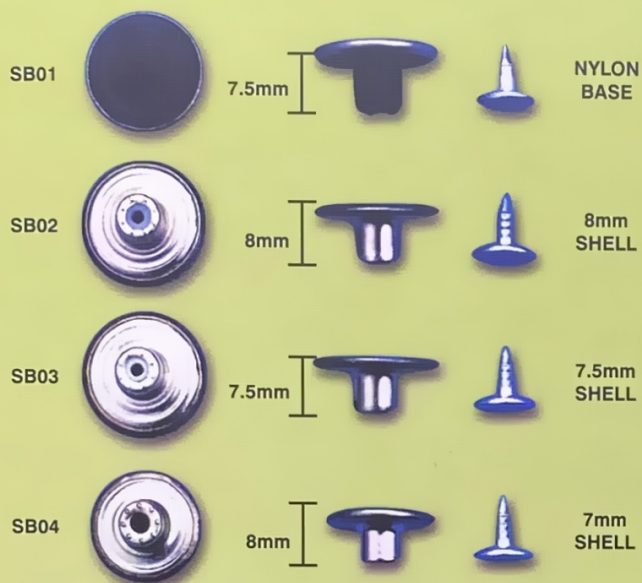

SHANK BUTTON STYLE