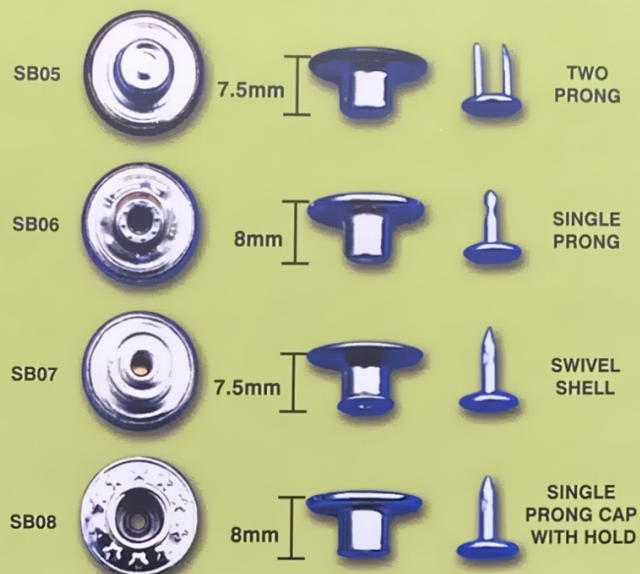

SHANK BUTTON STYLE